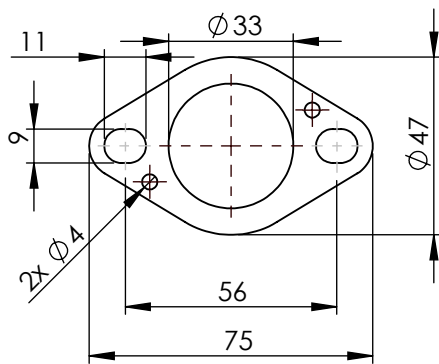

dB-Killer n°62 kit  
P/N 3014259801R

S.S. flange "45E"  
P/N 205267R sp. 6mm

S.S. bushing  
P/N 206662R

Carbon End Cap kit  
P/N 3014008701R bike's frame

S.S. Muffler kit  
P/N 3014340485R

Carbon Clamp FM4S kit  
P/N 307572505R

S.S. End Cap kit  
P/N 3014259711R

Belts and Rivets kit  
P/N 0814259006R

S.S. Flange "45E" kit  
P/N 205267R

S.S. Bushing kit  
P/N 206662R

Ø1.45  
Øe.45 ∇ 35

Øe.28 ∇ 24

Outer Sleeve kit  
P/N 083710013VLR

Muffler Repack kit  
P/N 414205R

3x Short Spring kit  
P/N 303949001R

S.S. Pipe n°1471 kit  
P/N 3014340206R

CATALYTIC CONVERTER

(A) Fitting kit: P/N 3014456601R

**WARNING**

it is advisable to optimize the carburation by remapping the stock ECU or by adopting an additional ECU unit.