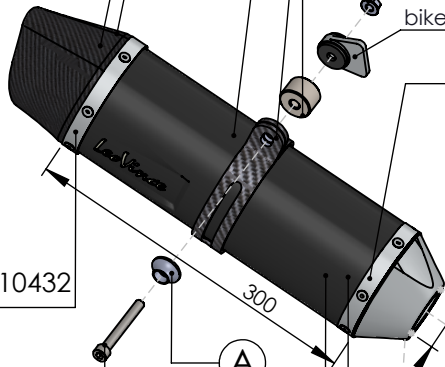

dB-Killer n°62 kit  
P/N 3014259801R

S.S. flange "45E"  
P/N 205267R sp. 6mm

S.S. bushing  
P/N 206662R

Carbon End Cap kit  
P/N 3014008701R bike's frame

S.S. Muffler kit  
P/N 3014340485R

Carbon Clamp FM4S kit  
P/N 307572505R

S.S. End Cap kit  
P/N 3014259711R

Belts and Rivets kit  
P/N 0814259006R

S.S. Flange "45E" kit  
P/N 205267R

S.S. Bushing kit  
P/N 206662R

Ø1.45  
Øe.45 ∇ 35

Øe.28 ∇ 24

Outer Sleeve kit  
P/N 083710013VLR

Muffler Repack kit  
P/N 414205R

3x Short Spring kit  
P/N 303949001R

S.S. Pipe n°1471 kit  
P/N 3014340206R

CATALYTIC CONVERTER

(A) Fitting kit: P/N 3014456601R

**WARNING**

it is advisable to optimize the carburation by remapping the stock ECU or by adopting an additional ECU unit.

**ART. 14340EBK - SPARE PARTS**

YAMAHA MT-125 / XSR 125 / YZF-R 125

FULL SYSTEM LV ONE EVO BLACK EDITION APPROVED