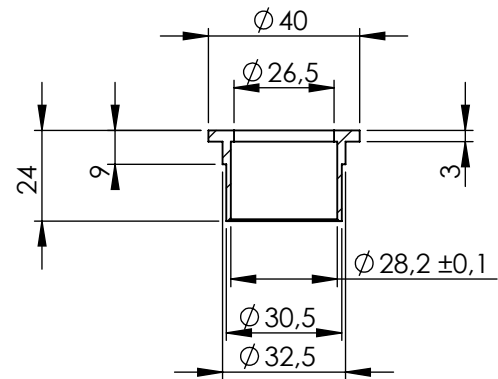

dB-Killer n°62 kit  
P/N 3014259801R

S.S. flange "45E"  
P/N 205267R sp. 6mm

S.S. bushing  
P/N 206662R

Carbon End Cap kit  
P/N 3014008701R bike's frame

S.S. Muffler kit  
P/N 3014340485R

Carbon Clamp FM4S kit  
P/N 307572505R

Muffler Repack kit  
P/N 414205R

3x Short Spring kit  
P/N 303949001R

S.S. Pipe n°1471 kit  
P/N 3014340206R

CATALYTIC CONVERTER

(A) Fitting kit: P/N 3014456601R

**WARNING**

it is advisable to optimize the carburation by remapping the stock ECU or by adopting an additional ECU unit.